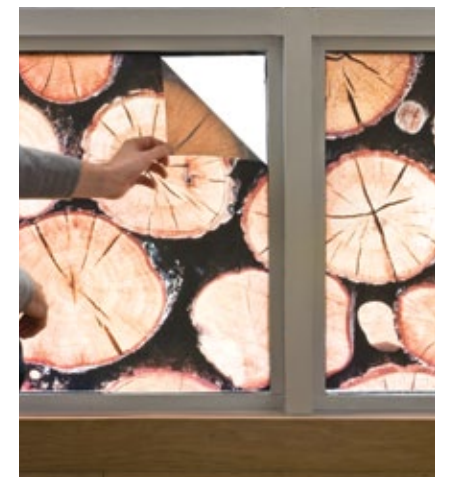

3form | studio

GECKO by Creation Baumann

GECKO®

GECKO®

—

transform existing glazing
with adhesive textile

an alternative to traditional glass coverings

GECKO by Création Baumann is an adhesive backed textile system that allows for transformations of existing glass installations. Select the textile and design pattern –including HighRes Imagery– and install with ease. GECKO is compatible with any flat, non-wired glass surface and is reusable, leaving no residue upon removal.

left - PHOTOGRAPHY: Jeff Bates MATERIAL: GECKO Crypta Pure right - PHOTOGRAPHY: Kirsten Hepburn MATERIAL: GECKO HighRes

Step 1

Choose from 100+ pre-packaged solutions

GECKO adhesive textile for modern privacy

- One foot minimum, 54" W
- Multitude of design options
- Easy-to-install decorative privacy screen
- Easy to remove, leaves no residue
- 2 week lead time

Material Details

<p><i>Crena Un</i></p> <p>Santorini</p> <p>Coconut</p> <p>Mist</p> <p>Mojito</p> <p>Vanilla Bean</p> <p>Mandarin</p> <p>Rogue</p>	<p><i>Crena Vario</i></p> <p>Santorini</p> <p>Coconut</p> <p>Mist</p> <p>Sleet</p> <p>Mojito</p> <p>Vanilla Bean</p> <p>Mandarin</p> <p>Rogue</p>	<p><i>Crypta</i></p> <p>Sky Lite</p> <p>Tangelo</p> <p>Antique</p> <p>Pure</p>	<p><i>Crypta Orbit</i></p> <p>Denim</p> <p>Sunshine</p> <p>Sugar</p> <p>Crypta Letter</p> <p>Black Ink</p> <p>White Ink</p>	<p><i>Diplo</i></p> <p>Steel</p> <p>Pebble</p> <p>Dusk</p>
---	---	--	---	--