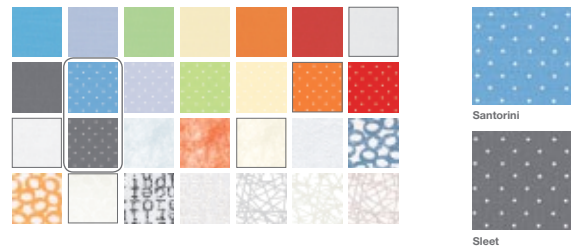

Step 1

Choose from 100+ pre-packaged solutions

GECKO adhesive textile for modern privacy

150.01.10 GECKO®

Step 2

Refine the material details for your solution.