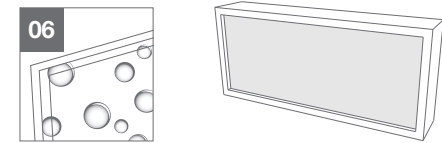

Step 1

Choose from 100+ pre-packaged solutions

Inset transaction front with included millwork

600.10.06 poured glass