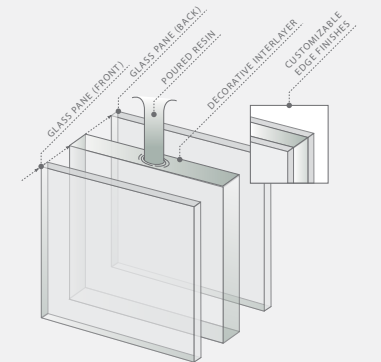

Interlayers