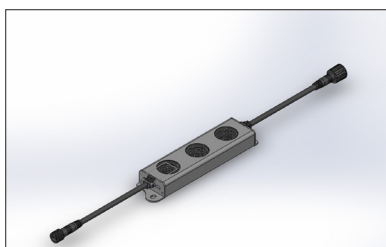

600.19

Geometric Lightbox

Introduction Focal Series

- . LED Life of approximately 50K hours, under normal operating conditions
- . Low wattage, low heat, low voltage (24VDC Operation)
- . Design prevents “scalloping” effect, providing consistent and uniform illumination
- . Emits no UV or infrared light and does not contain lead, mercury, or glass, allowing for eco-friendly handling and disposal when required
- . UL Listed. Conforms to UL Standard 8750 and/or 2108
- . Certified to CAN/CSA Standard 22.2 No. 250.0-04 or C22.2 No. 9
- . Available in Natural White (4500K)
- . 7W per foot
- . Suitable for Damp Locations IP65

2 600.02.02 6 Sided Square Lightbox

3 Installation Diagrams

5 Dimensions

Specifications

LEDs

Part Number	LED Bar Color	Size	Angle	Volts	Power (Watts)	Max Watts Per Run	Color Temperature
3-60-775	Natural White	45"	20°×45°	24	25.2	96 W	4500 K
3-60-776	Natural White	23.125"	20°×45°	24	12.6	96 W	4500 K
3-60-777	Natural White	5.625"	20°×45°	24	2.52	96 W	4500 K

Focal Linear Light

Drivers

Part Number	Description	Dimensions	Input Voltage	Input Current	Output Power	Output Voltage	Output Current
3-60-497	0-10V Slide Control Wall Dimmer	-	-	-	-	-	-
3-60-765	96W Dimmable Power Supply	11.7"×2.36"×1.4"	120-277VAC	.8/.35	96	24	4