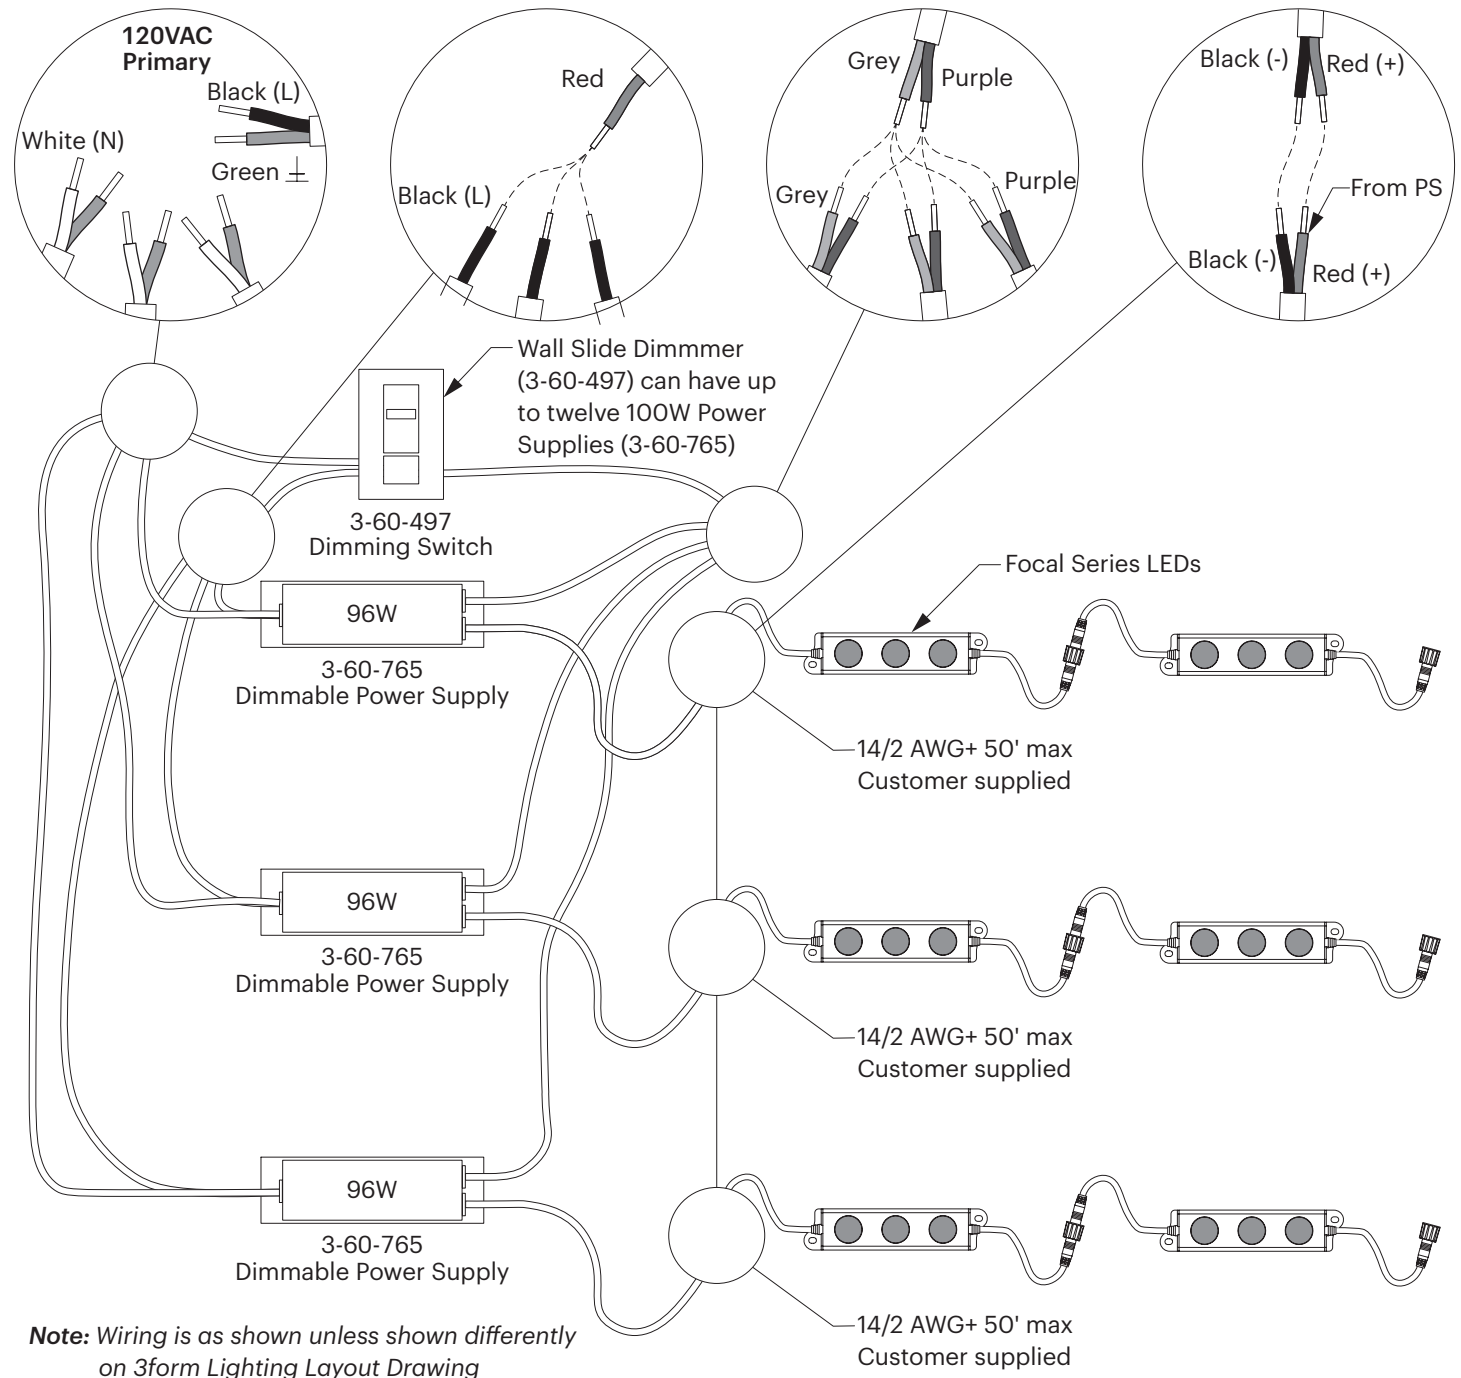

SimpleSpec 600.02.02

6 Sided Square Lightbox

Overall View

*See page 3 for wiring diagram

*An optional dimmer is also available - see dimming wiring diagrams on pages 3 - 4.

Installation

Focal Series Wiring Diagram

Note: Wiring is as shown unless shown differently on 3form Lighting Layout Drawing

Wiring Diagram - 0-10V Dimming ≤100W

Note: Wiring is as shown unless shown differently on 3form Lighting Layout Drawing

Installation

Wiring Diagram - 0-10V Dimming 100W-1200W

Dimensions

3-60-765 - Dimmable Power Supply