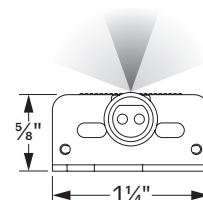

Indirect Lighting

Focal™

Solution Document

Featured SimpleSpec

600.01

Front Reception Lightbox

600.02

Wrapped Reception Lightbox

600.19

Geometric Lightbox

Introduction Focal Series

- . LED Life of approximately 50K hours, under normal operating conditions
- . Low wattage, low heat, low voltage (24VDC Operation)
- . Design prevents “scalloping” effect, providing consistent and uniform illumination
- . Emits no UV or infrared light and does not contain lead, mercury, or glass, allowing for eco-friendly handling and disposal when required
- . UL Listed. Conforms to UL Standard 8750 and/or 2108
- . Certified to CAN/CSA Standard 22.2 No. 250.0-04 or C22.2 No. 9
- . Available in Natural White (4500K)
- . 7W per foot
- . Suitable for Damp Locations IP65