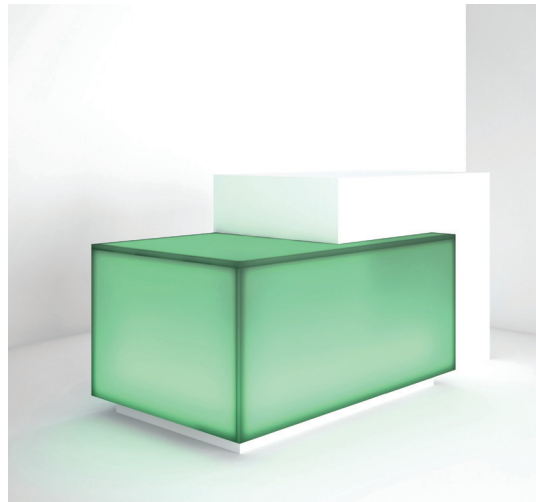

Indirect Lighting

Focal™

Solution Document

Featured SimpleSpec

600.01

Front Reception Lightbox

600.02

Wrapped Reception Lightbox

600.19

Geometric Lightbox

Introduction Focal Series

- . LED Life of approximately 50K hours, under normal operating conditions
- . Low wattage, low heat, low voltage (24VDC Operation)
- . Design prevents “scalloping” effect, providing consistent and uniform illumination
- . Emits no UV or infrared light and does not contain lead, mercury, or glass, allowing for eco-friendly handling and disposal when required
- . UL Listed. Conforms to UL Standard 8750 and/or 2108
- . Certified to CAN/CSA Standard 22.2 No. 250.0-04 or C22.2 No. 9
- . Available in Natural White (4500K)
- . 7W per foot
- . Suitable for Damp Locations IP65