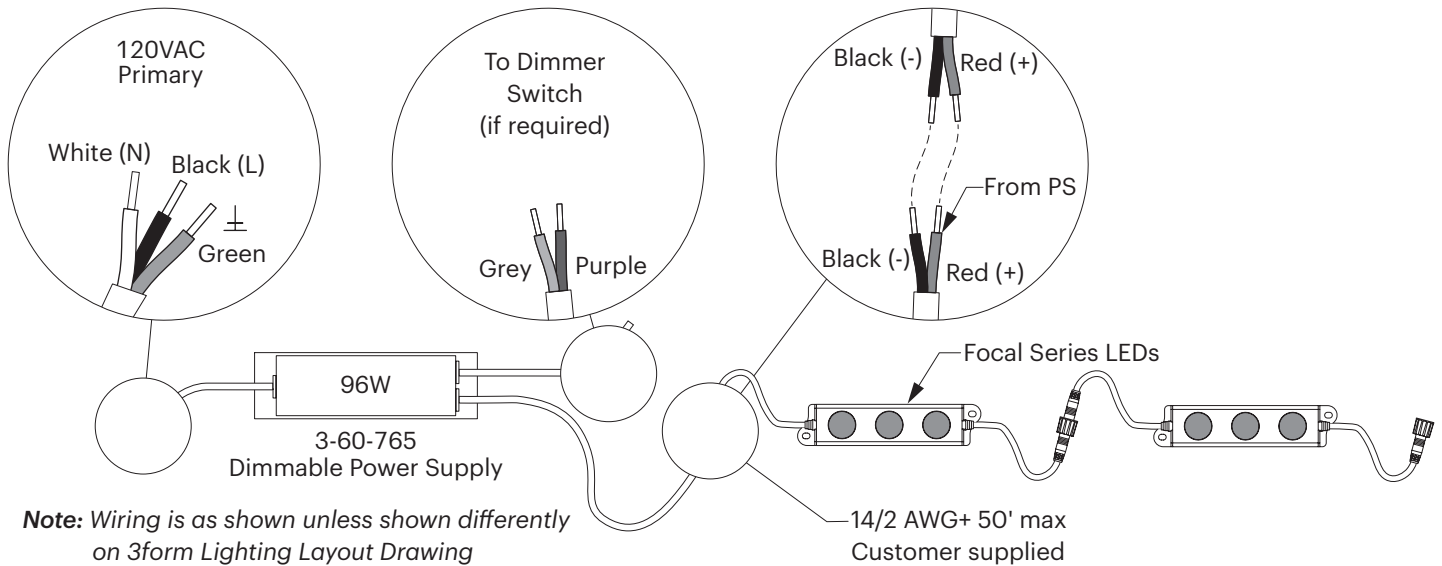

SimpleSpec 600.02.02

6 Sided Square Lightbox

Overall View

*See page 3 for wiring diagram

*An optional dimmer is also available - see dimming wiring diagrams on pages 3 - 4.

Installation

Focal Series Wiring Diagram