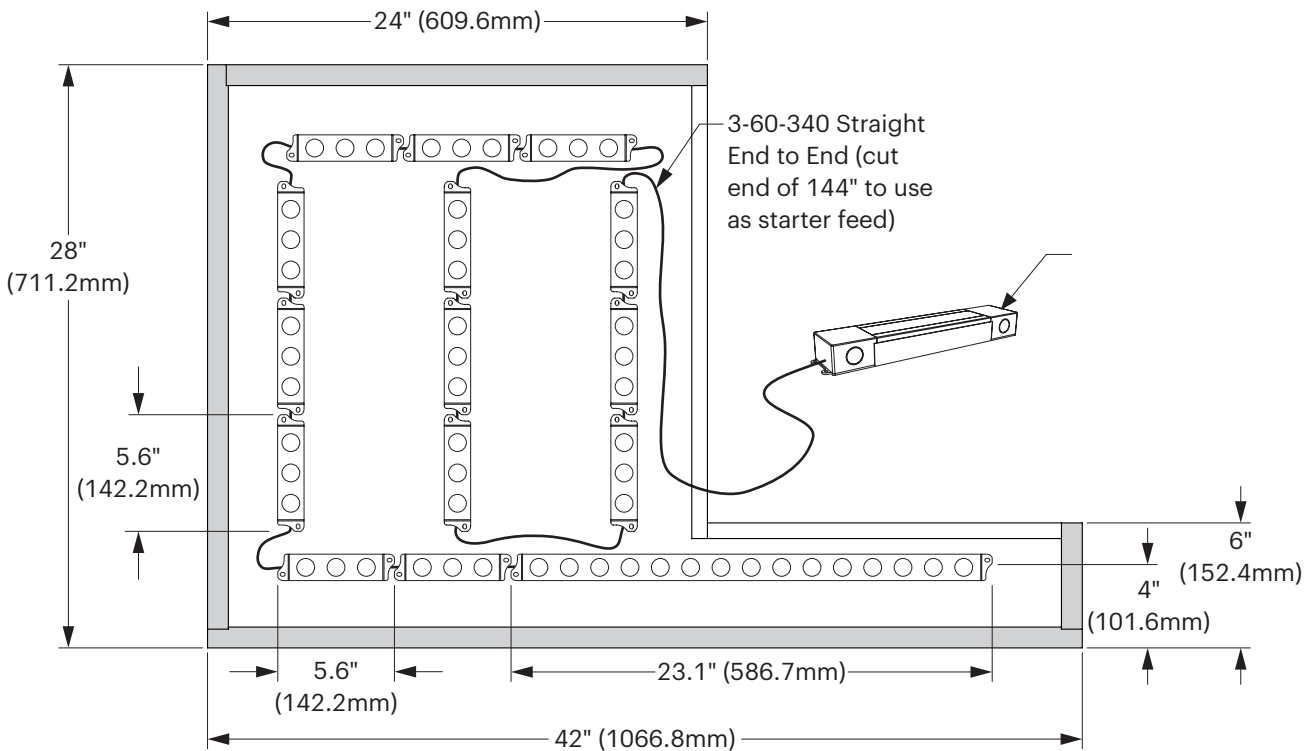

Solution 1

SimpleSpec 600.02.02

6 Sided Square Lightbox

Overall View

*See page 3 for wiring diagram

*An optional dimmer is also available - see dimming wiring diagrams on pages 3 - 4.