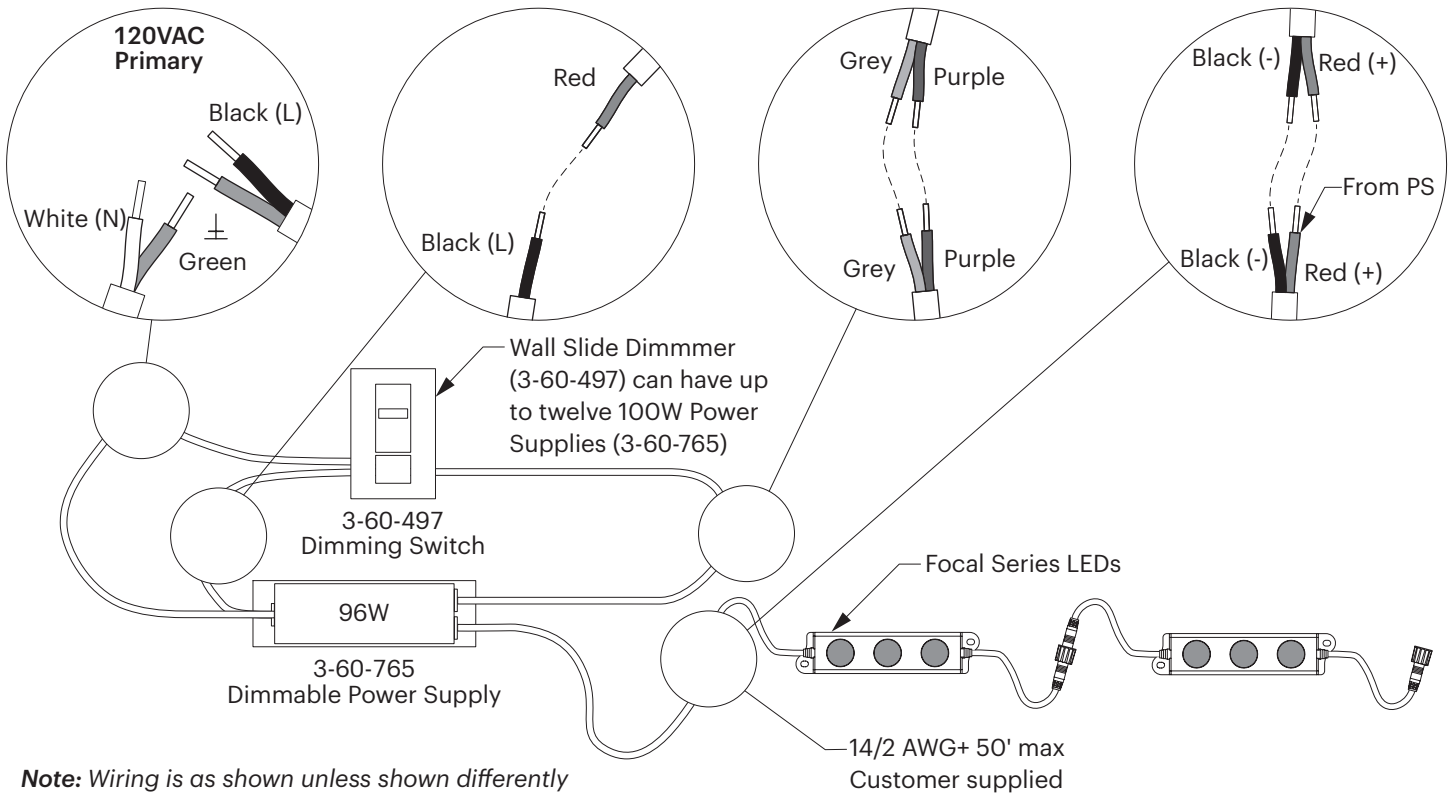

SimpleSpec 600.02.02

6 Sided Square Lightbox

Overall View

*See page 3 for wiring diagram

*An optional dimmer is also available - see dimming wiring diagrams on pages 3 - 4.

Installation

Focal Series Wiring Diagram

Note: Wiring is as shown unless shown differently on 3form Lighting Layout Drawing

Wiring Diagram - 0-10V Dimming ≤100W

Note: Wiring is as shown unless shown differently on 3form Lighting Layout Drawing