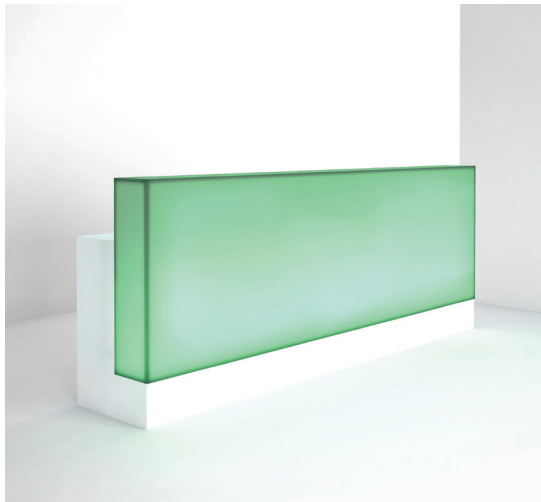

Indirect Lighting

Focal™

Solution Document

Featured SimpleSpec

600.01

Front Reception Lightbox

600.02

Wrapped Reception Lightbox

600.19

Geometric Lightbox

Introduction Focal Series

- . LED Life of approximately 50K hours, under normal operating conditions
- . Low wattage, low heat, low voltage (24VDC Operation)
- . Design prevents “scalloping” effect, providing consistent and uniform illumination
- . Emits no UV or infrared light and does not contain lead, mercury, or glass, allowing for eco-friendly handling and disposal when required
- . UL Listed. Conforms to UL Standard 8750 and/or 2108
- . Certified to CAN/CSA Standard 22.2 No. 250.0-04 or C22.2 No. 9
- . Available in Natural White (4500K)
- . 7W per foot
- . Suitable for Damp Locations IP65