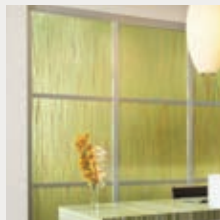

3form Hardware
Frame